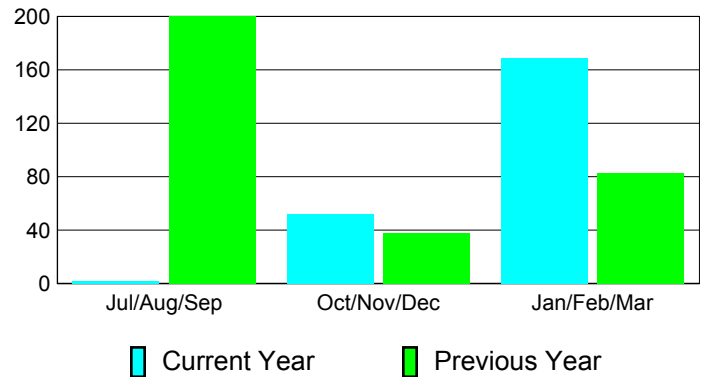

Gender Comparison 2010-2011

Jul/Aug/Sep

Oct/Nov/Dec

Jan/Feb/Mar

Male

Female