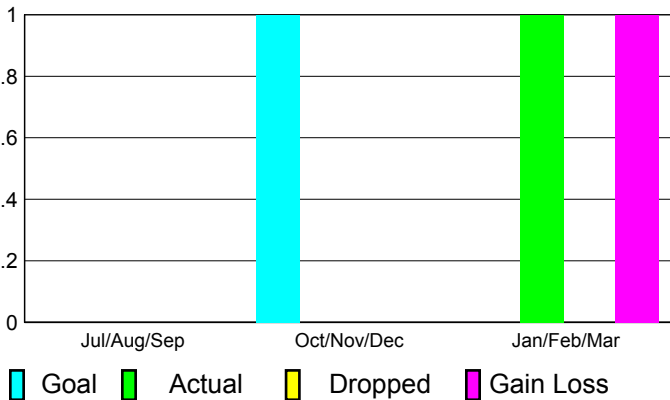

## CLUBS

**Club Results  
2010-2011**

**Clubs  
2009-2010**

Month	New Club Goal	Actual New Clubs	Actual Dropped Clubs	Gain/Loss of Clubs	Gain/Loss of Clubs
Jul/Aug/Sep	0	0	0	0	0
Oct/Nov/Dec	1	0	0	0	0
Jan/Feb/Mar	0	1	0	1	0
<b>Totals</b>	<b>1</b>	<b>1</b>	<b>0</b>	<b>1</b>	<b>0</b>

### Club Results 2010-2011

Goal, New, Dropped, Gain/Loss