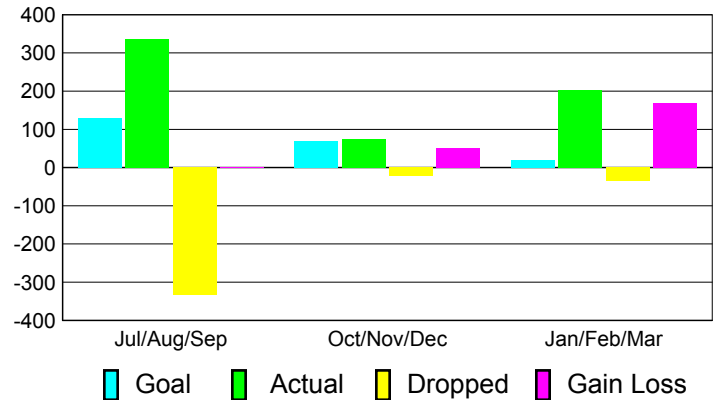

### YTD Status Quo Clubs 2010-2011

Status Quo Clubs Compared to Status Quo Members

## MEMBERSHIP

**Membership Results  
2010-2011**

**Membership  
2009-2010**

Month	Net Memb Goal	Actual New Memb	Actual Dropped Memb	Gain/Loss of Memb	Gain/Loss of Memb
Jul/Aug/Sep	130	335	-333	2	200
Oct/Nov/Dec	70	75	-23	52	38
Jan/Feb/Mar	20	204	-35	169	83
<b>Totals</b>	<b>220</b>	<b>614</b>	<b>-391</b>	<b>223</b>	<b>321</b>

### Membership Results 2010-2011

Goal, New, Dropped, Gain/Loss